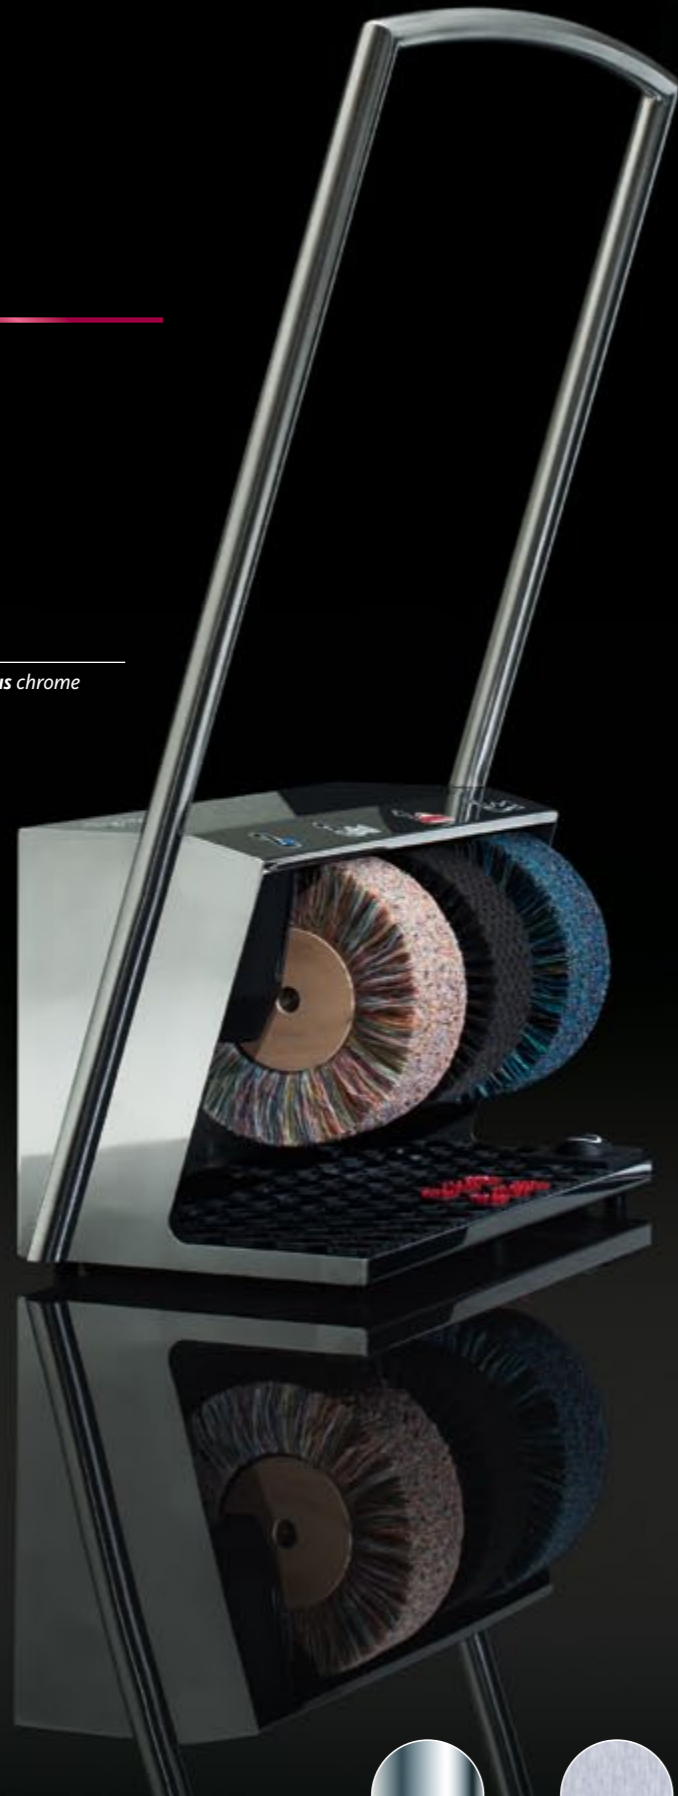

Quadro

The modern purist

The slender square column shape demonstrates modernity across the board. This eye-catcher is appealing for its zeitgeist, form and function. Demonstrate zeitgeist with form and function.

- high-end property character
- high-quality stainless steel finish

V2A, brushed

PoliSwing

A distinctive fellow

Be it an office building, production hall, fitness studio or modern residential loft – the steely, industrial look is a commitment to high-quality craftsmanship. The elaborately produced shoe shine machine made of shiny perforated sheeting and satinised steel is characterised by utmost stability, while the grip area, pleasant to the touch, offers a wide space to hold on, thus preventing hand prints on the wall. Rely on quality craftsmanship you can lean on.

- striking, industrial design
- broad and comfortable satin handle area

3 year warranty

V2A, brushed

PoliSwing V2A

Polifix 2

Polifix 2 plus chrome

A dazzling professional

When it comes to performance, this weighty ground-mounted machine plays in the top league. Just like the steel housing, the three rotating brushes with an impressive diameter are extremely robust in design and well-suited for continuous use in shopping centres or highly frequented hotels. Unsurpassed top form is also reflected in the options of finishing for the housing: in high-gloss chrome makes, this powerhouse becomes invisible as it mirrors its surroundings, while in 24-carat gold it reflects pure luxury. Rely on a true star.