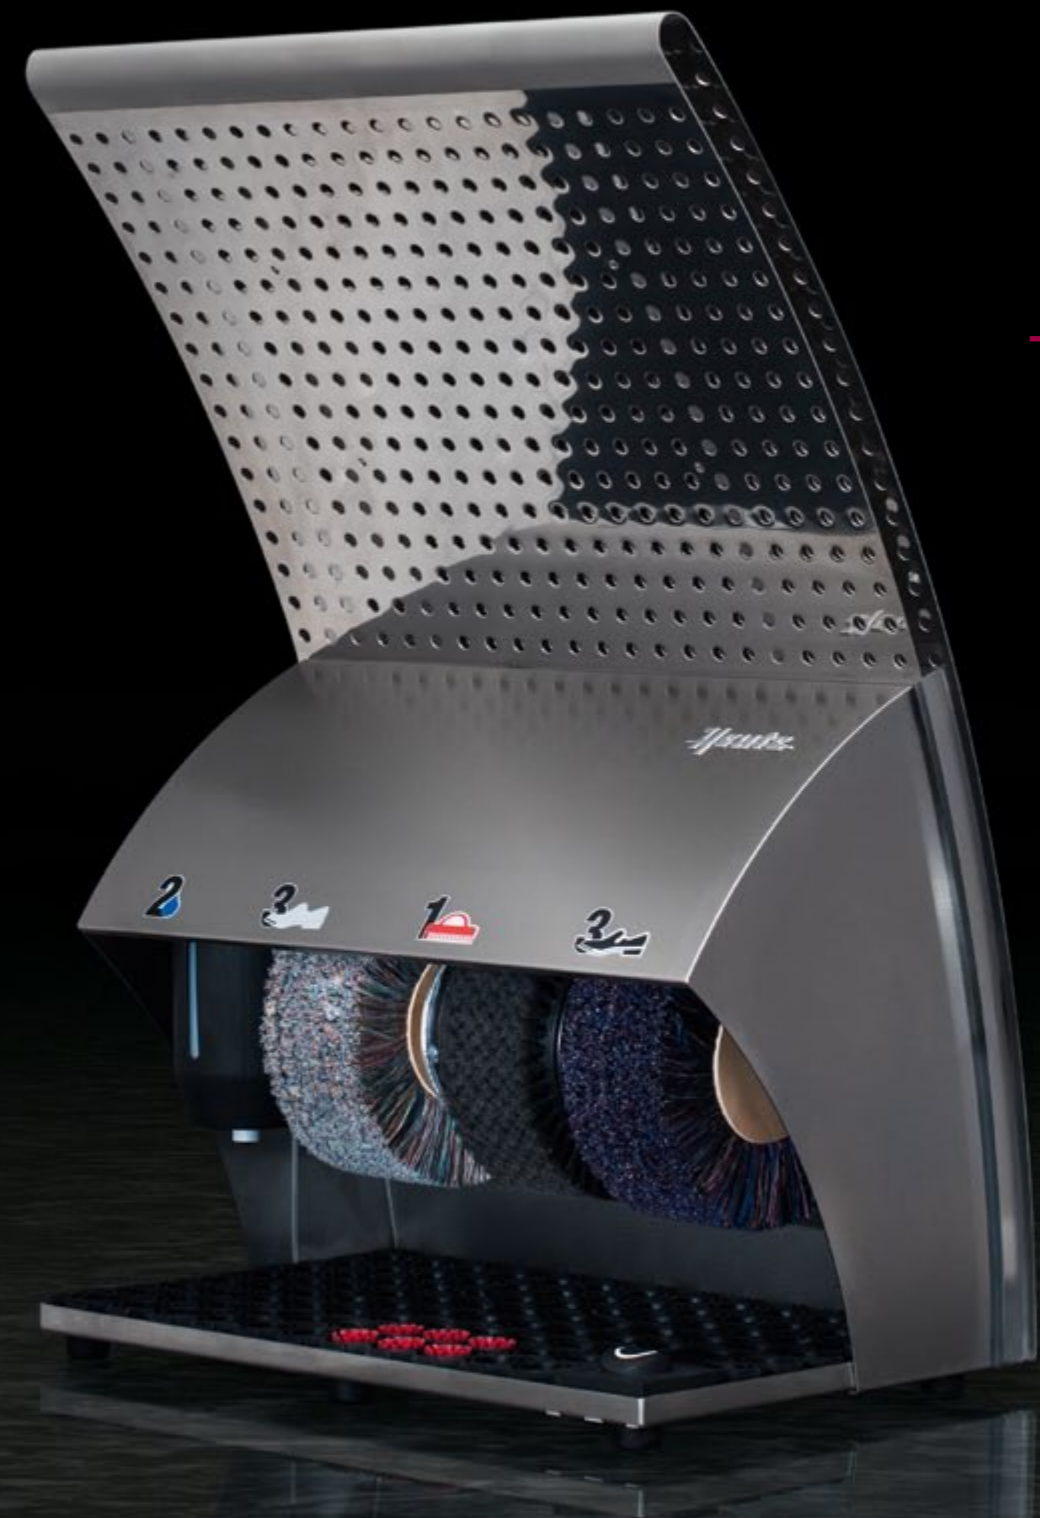

Ellipse

The style-conscious head porter

The round column in brushed stainless steel with bevelled oval cover has the look of a sculpture in expansive corridors, spacious reception areas and lobbies. Whether free-standing, in a corner or directly against the wall, this stylish shoe shine machines always cuts a fine figure. Offer service in its most beautiful shape.

Quadro

The modern purist

The slender square column shape demonstrates modernity across the board. This eye-catcher is appealing for its zeitgeist, form and function. Demonstrate zeitgeist with form and function.

- high-end property character
- high-quality stainless steel finish

V2A, brushed

PoliSwing

A distinctive fellow

Be it an office building, production hall, fitness studio or modern residential loft – the steely, industrial look is a commitment to high-quality craftsmanship. The elaborately produced shoe shine machine made of shiny perforated sheeting and satinised steel is characterised by utmost stability, while the grip area, pleasant to the touch, offers a wide space to hold on, thus preventing hand prints on the wall. Rely on quality craftsmanship you can lean on.

- striking, industrial design
- broad and comfortable satin handle area

3 year warranty

V2A, brushed

PoliSwing V2A

Polifix 2

Polifix 2 plus chrome

A dazzling professional

When it comes to performance, this weighty ground-mounted machine plays in the top league. Just like the steel housing, the three rotating brushes with an impressive diameter are extremely robust in design and well-suited for continuous use in shopping centres or highly frequented hotels. Unsurpassed top form is also reflected in the options of finishing for the housing: in high-gloss chrome makes, this powerhouse becomes invisible as it mirrors its surroundings, while in 24-carat gold it reflects pure luxury. Rely on a true star.