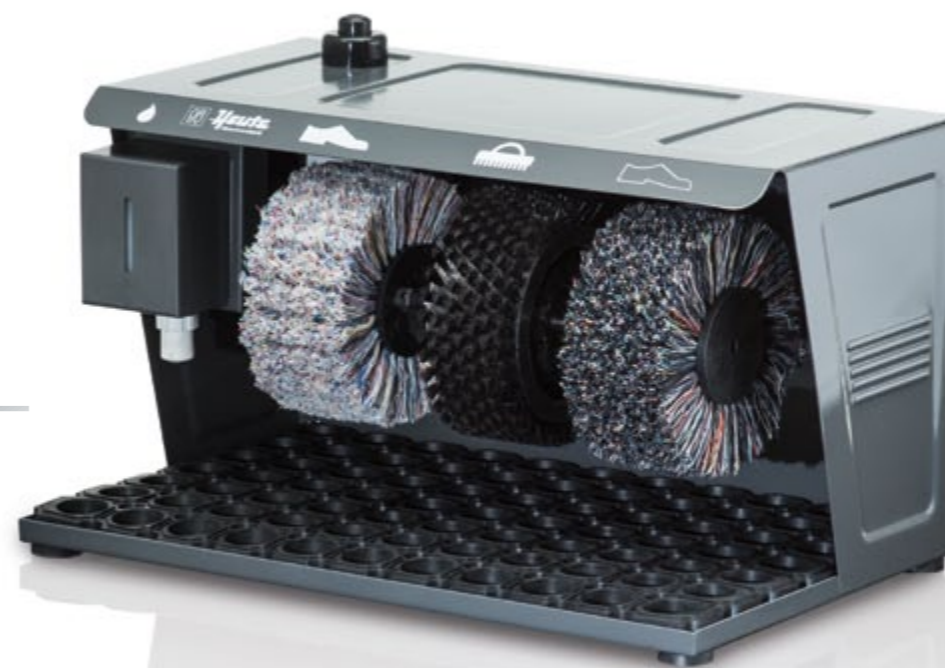

EasyComfort

2 year warranty

The practical little helper

Sleek and simply good – and available at a compact price. Just like its larger and elegantly styled colleagues, this little shoe shine machine comes from a good home and performs its tasks to full satisfaction.

It's easy to opt for more comfort.

- proven quality at an attractive price
- ideal for every household